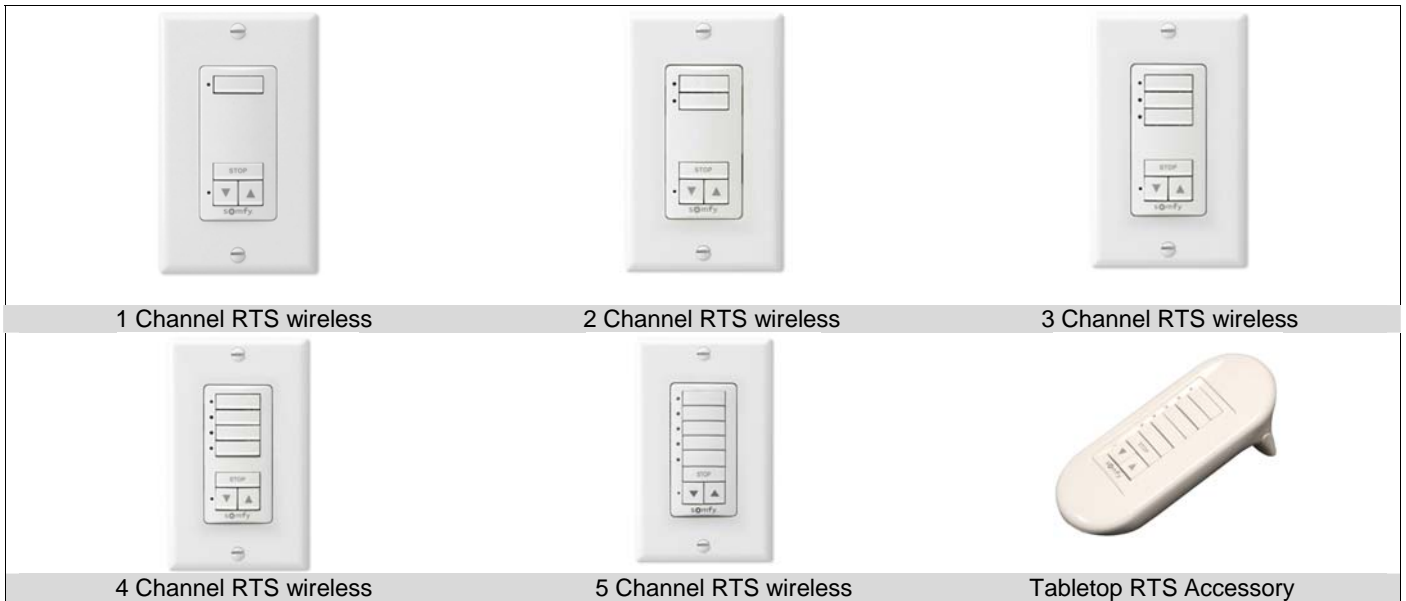

CONTROL ACCESSORIES

Decoflex Wirefree Wall Switches and Table Top Accessories

Telis Collection

Specialty Switch